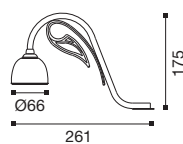

Finishings: **ANT - CR - NKS - VCP - DR**

VBN

VAM

12V G4 Max 35W

IP20 CE F III

pag.79-80

ANIA

attacco piastra
plate fixing