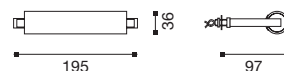

Applique per lampada alogena lineare.  
Struttura in ottone.  
Vetro di protezione in pirex satinato.  
Finiture: **CR - NKS - VCP - DR**

Lamp with linear halogen bulb.  
Body in brass.  
Protective glass in pirex.  
Finishings: **CR - NKS - VCP - DR**

#### CASSIOPEA/PQ

 230V R7s 78mm Max 100W  
IP20    

attacco vetro  
glass fixing

#### CASSIOPEA/GT

 230V R7s 117mm Max 100W  
IP20    

attacco telaio  
bracket fixing