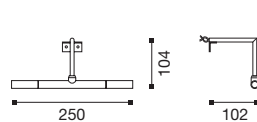

CORNELIA/2

attacco telaio
bracket fixing