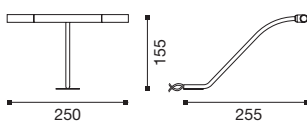

CORNELIA/1

attacco piastra
plate fixing