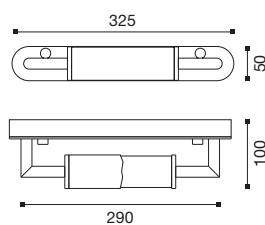

Lamp with linear halogen bulb.
Body in brass.
Protective glass in pirex.
On request aluminium decorative net.
Finishings: **CR - NKS - VCP - DR**

MODELLO DEPOSITATO
PATENTED MODEL

DESIGN: Vincenzo Missanelli

attacco clips
clips fixing

attacco parete
wall fixing

230V R7s 117mm Max 100W

IP20 CE V A

€ pag.40