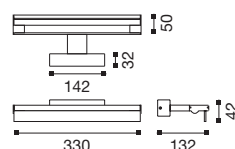

FREM DECOR 8W

attacco parete
wall fixing