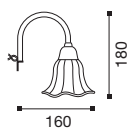

AMR  
 attacco parete  
 rettangolare  
 rectangular wall  
 fixing

AT  
 attacco telaio  
 bracket fixing

AV  
 attacco vetro  
 glass fixing

**GERRY/2**

attacco vetro  
 glass fixing

AM  
 attacco parete  
 wall fixing

BOLLICINE/2

BOLLICINE

**BOLLICINE/2**

attacco parete  
wall fixing

AV  
attacco vetro  
glass fixing

**BOLLICINE**

attacco telaio  
bracket fixing

AM  
attacco parete  
wall fixing

AM Ø57  
attacco parete  
wall fixing

AM Ø57 IT  
attacco parete  
con interr. a tirante  
wall fixing  
with pull cord

AMR  
attacco parete  
rettangolare  
rectangular wall  
fixing

AV  
attacco vetro  
glass fixing