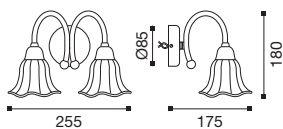

BOLLICINE/2

attacco parete
wall fixing

AV
attacco vetro
glass fixing

BOLLICINE

attacco telaio
bracket fixing