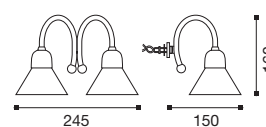

230V E14 Max 40W - 2x40W

IP20 CE F ⊕

pag.131

**GERRY**

attacco parete  
 wall fixing

AM Ø57  
 attacco parete  
 wall fixing

AM Ø57 IT  
 attacco parete  
 con interr. a tirante  
 wall fixing  
 with pull cord

AMR  
 attacco parete  
 rettangolare  
 rectangular wall  
 fixing

AT  
 attacco telaio  
 bracket fixing

AV  
 attacco vetro  
 glass fixing

**GERRY/2**

attacco vetro  
 glass fixing

AM  
 attacco parete  
 wall fixing