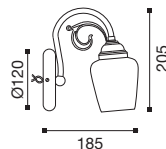

MOLLY

LUCIA/C

 230V E14 Max 40W - 2x40W

IP20   

 pag.141-143

MOLLY

attacco parete
 wall fixing

LUCIA/C

attacco parete - a due snodi
 wall fixing - with two swivels

KIWI

attacco parete
 wall fixing

AM Ø57
 attacco parete
 wall fixing

AM Ø57 IT
 attacco parete
 con interr. a tirante
 wall fixing
 with pull cord