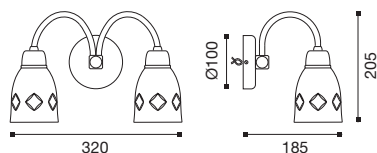

AM Ø57 IT
attacco parete
con interr. a tirante
wall fixing
with pull cord

AMR
attacco parete
rettangolare
rectangular wall
fixing

AMQ
attacco parete
quadrato
square wall fixing

LINDA/K

SYRIA

SYRIA

attacco parete
wall fixing

LINDA/K

attacco parete - con snodo
wall fixing - with swivel

AM Ø57 IT
attacco parete
con interr. a tirante
wall fixing
with pull cord

AMR
attacco parete
rettangolare
rectangular wall
fixing

AMQ
attacco parete
quadrato
square wall fixing