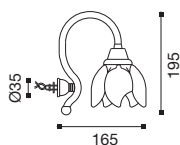

AMR
attacco parete
rettangolare
rectangular wall
fixing

AV
attacco vetro
glass fixing

AM Ø57
attacco parete
wall fixing

AM Ø57 IT
attacco parete
con interr. a tirante
wall fixing
with pull cord

AMR
attacco parete
rettangolare
rectangular wall
fixing

AV
attacco vetro
glass fixing

ROBY

LINDA/D

ROBY

attacco vetro
glass fixing

LINDA/D

attacco vetro - con snodo
glass fixing - with swivel

AM Ø57
attacco parete
wall fixing

AM Ø57 IT
attacco parete
con interr. a tirante
wall fixing
with pull cord

AMR
attacco parete
rettangolare
rectangular wall
fixing

AMQ
attacco parete
quadrato
square wall fixing

LINDA/K

SYRIA

SYRIA

attacco parete
wall fixing