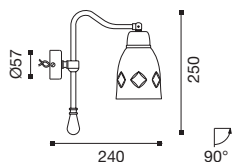

LINDA/K

attacco parete - con snodo
wall fixing - with swivel

AM Ø57 IT
attacco parete
con interr. a tirante
wall fixing
with pull cord