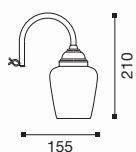

MANGO
attacco piastra
plate fixing

LINDA/C
attacco parete - con snodo
wall fixing - with swivel

AM
attacco parete
wall fixing

AM Ø57
attacco parete
wall fixing

AM Ø57 IT
attacco parete
con interr. a tirante
wall fixing
with pull cord