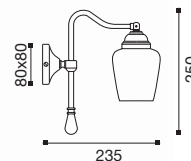

MANGO
attacco piastra
plate fixing

LINDA/C
attacco parete - con snodo
wall fixing - with swivel

AM
attacco parete
wall fixing

AM Ø57
attacco parete
wall fixing

AM Ø57 IT
attacco parete
con interr. a tirante
wall fixing
with pull cord