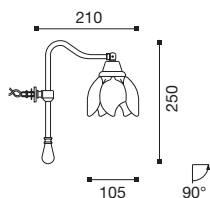

AMR
attacco parete
rettangolare
rectangular wall
fixing

AV
attacco vetro
glass fixing

AM Ø57
attacco parete
wall fixing

AM Ø57 IT
attacco parete
con interr. a tirante
wall fixing
with pull cord

AMR
attacco parete
rettangolare
rectangular wall
fixing

AV
attacco vetro
glass fixing

ROBY

LINDA/D

ROBY

attacco vetro
glass fixing

LINDA/D

attacco vetro - con snodo
glass fixing - with swivel

AM Ø57
attacco parete
wall fixing