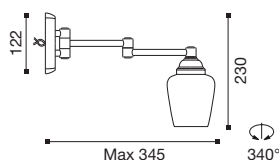

attacco parete - a due snodi
 wall fixing - with two swivels

KIWI

attacco parete
 wall fixing

AM Ø57
 attacco parete
 wall fixing

AM Ø57 IT
 attacco parete
 con interr. a tirante
 wall fixing
 with pull cord