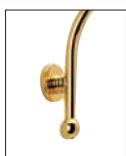

MANGO
attacco piastra
plate fixing

LINDA/C
attacco parete - con snodo
wall fixing - with swivel

AM
attacco parete
wall fixing

AM Ø57
attacco parete
wall fixing

AM Ø57 IT
attacco parete
con interr. a tirante
wall fixing
with pull cord

AMR
attacco parete
rettangolare
rectangular wall
fixing

AV
attacco vetro
glass fixing

AM Ø57
attacco parete
wall fixing

AM Ø57 IT
attacco parete
con interr. a tirante
wall fixing
with pull cord

AMR
attacco parete
rettangolare
rectangular wall
fixing