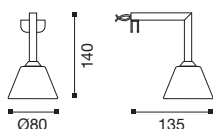

MERIS

attacco clips
clips fixing