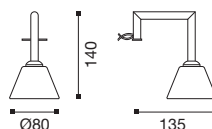

12V G4 Max 35W
 IP20 CE F III

pag.76-79

MERIS

attacco clips
 clips fixing

BRENDA

attacco piastra
 plate fixing

FLORIANA

LORENA