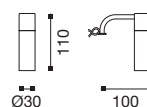

PIREX SINGOLA

attacco piastra
plate fixing