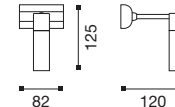

attacco parete
wall fixing