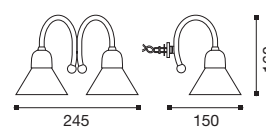

AM
attacco parete
wall fixing